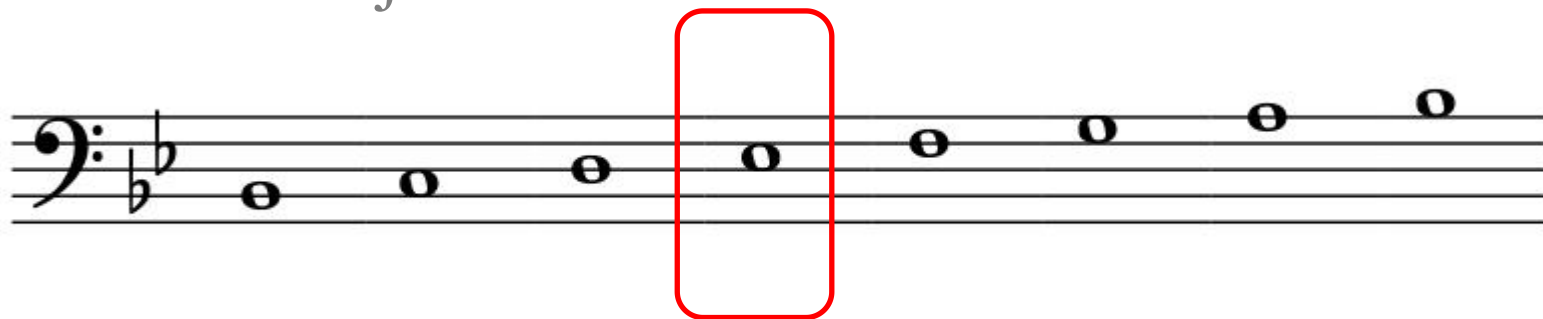

My Music

What is the letter name of the 4th degree of
B flat major?

E flat