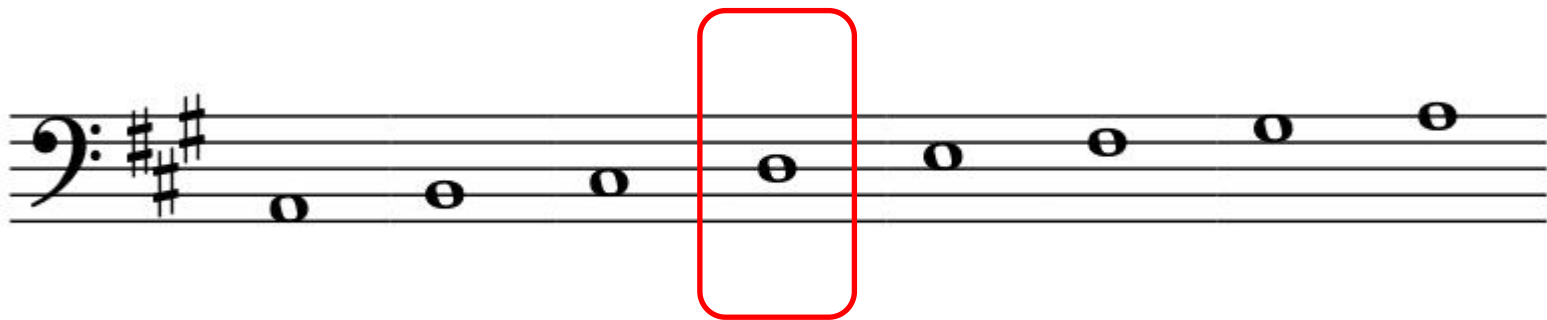

My Music

What is the letter name of the 4th degree of A major?

D