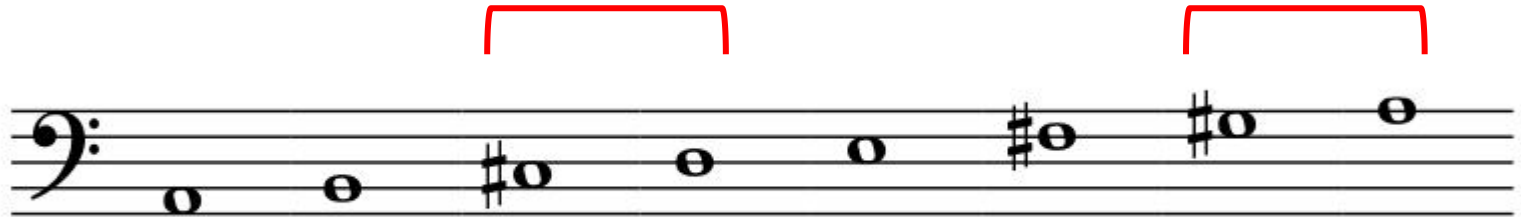

My Music

What is the key of the scale written below?

The notes with sharps are F sharp, C sharp and G sharp.

This is an ascending scale of A major.