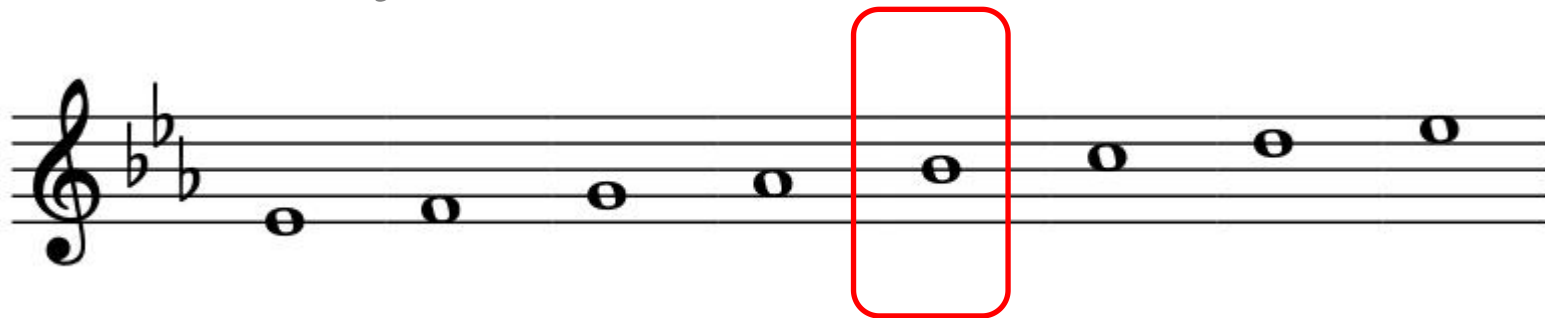

My Music

What is the letter name of the 5th degree of E flat major?

B flat