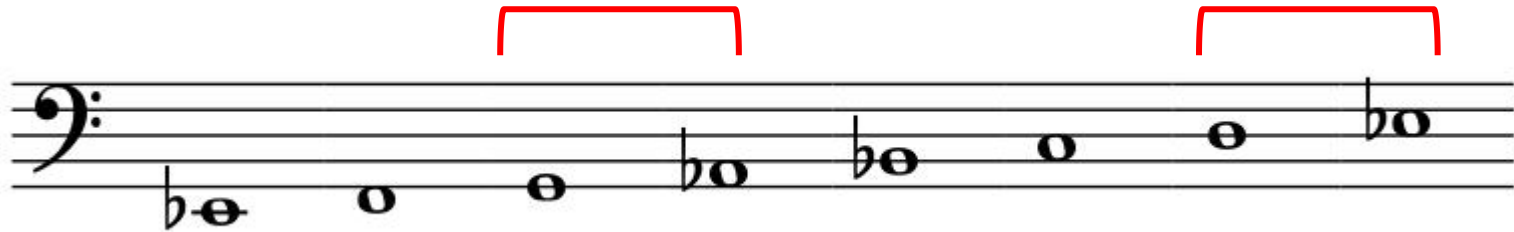

# My Music

---

What is the key of the scale written below?

The notes with flats are B flat, E flat and A flat.

This is an ascending scale of E flat major.

# My Music

---

What is the letter name of the 6th degree of  
B flat major?

A musical staff in bass clef with a key signature of one flat (B-flat major). The notes are: B-flat (2nd line), C (3rd space), D (4th line), E (4th space), F (5th line), G (1st line), A (1st space), and B-flat (2nd line). The G note is highlighted with a red rounded rectangle. Below the staff, the letter 'G' is written.

# My Music

---

What is the letter name of the 2nd degree of  
B flat major?

A musical staff in bass clef with a B-flat key signature. The scale notes are B-flat, C, D, E-flat, F, G, A, B-flat. The second degree, C, is highlighted with a red box and labeled with the letter 'C' below it.