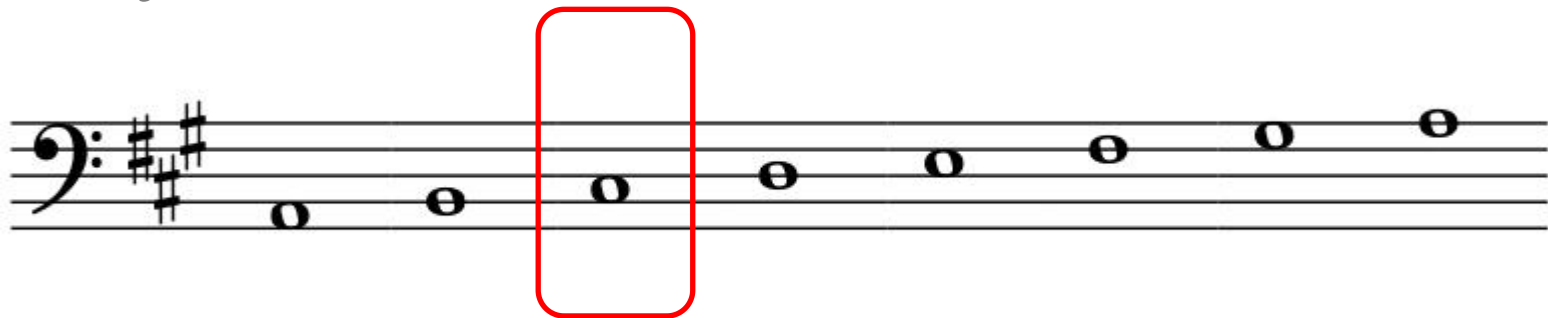

My Music

What is the letter name of the 3rd degree of A major?

C sharp