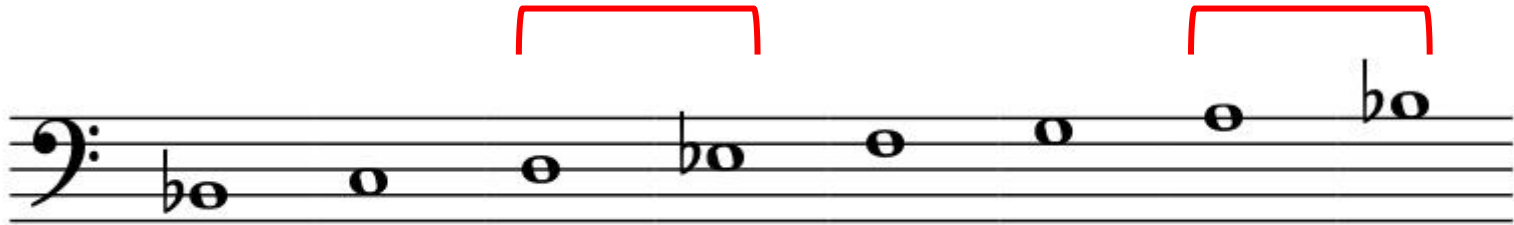

# My Music

---

What is the key of the scale written below?

The notes with flats are B flat and E flat.

This is an ascending scale of B flat major.

# My Music

---

What is the letter name of the 2nd degree of  
B flat major?

A musical staff in bass clef with a B-flat key signature. The scale notes are B-flat, C, D, E-flat, F, G, A, B-flat. The second degree, C, is highlighted with a red box and labeled with the letter 'C' below it.