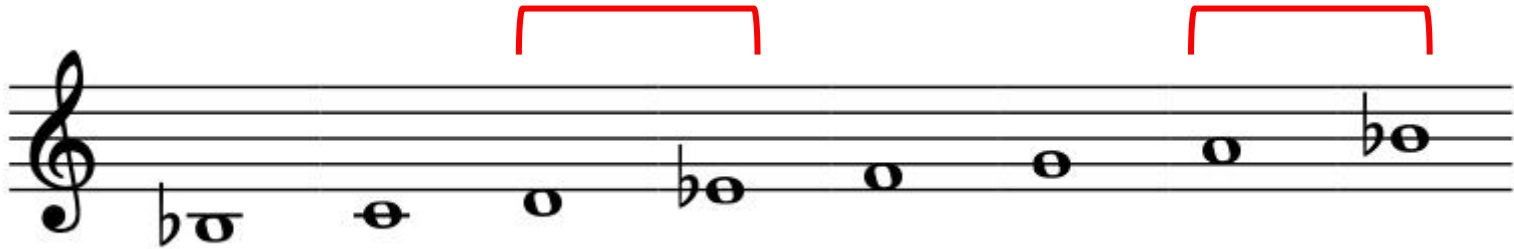

My Music

What is the key of the scale written below?

The notes with flats are B flat and E flat.

This is an ascending scale of B flat major.