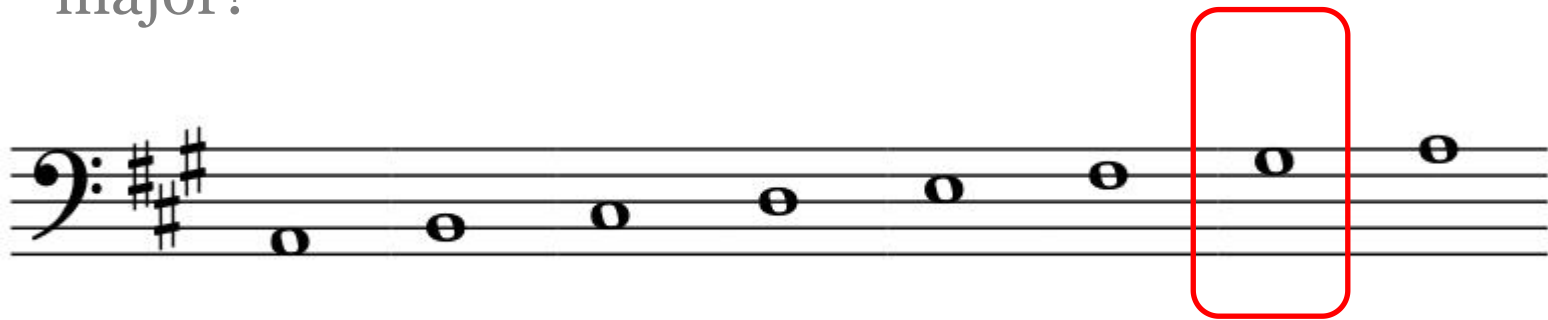

My Music

What is the letter name of the 7th degree of A major?

G sharp