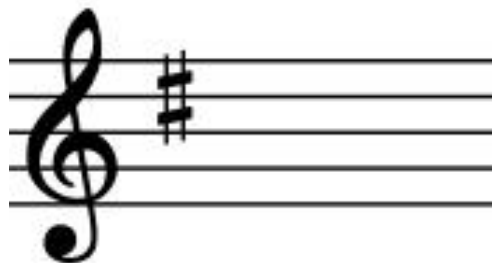

My Music

Is the key signature below written correctly?

No, the sharp is on D